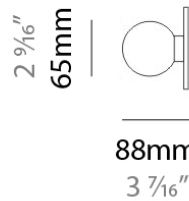

OLYMPIA SURFACE

D23036

PROJECT	_____
TYPE	_____
NOTES	_____
QUANTITY	_____
DATE	_____

GENERAL

Series: Olympia
Division: Design
Mounting Type: Surface
Mounting Location: Wall
Subcategory: Ambient

PHYSICAL

Shape: Cylinder
Length (mm): 615
Length (in): 24 ³/₁₆
Height (mm): 65
Height (in): 2 ⁹/₁₆
Extension (mm): 88
Extension (in): 3 ⁷/₁₆
Light Distribution: Omnidirectional
Weight (kg): 1.8
Weight (lbs): 4
Diffuser: Satin White Glass
Fixture Finish: GRY
Fixture Material: Metal

ELECTRICAL

Lamp Type: LED Retrofit
Input Wattage (W): 16
Bulb Included: Bulb Not Included
Total Output Wattage (W): 16 / 24
Max. Wattage Per Lamp (W): 16 / 24
Dimming: Non-Dimmable
Driver Included: Yes
Driver Location: Integrated
Input Voltage (V): 120 - 277
Output Voltage (V): 24

LED

Color Temperature (°K): 3000
CRI: >80 CRI
Lamp Life (hrs): 50000

OPTICAL

RATINGS AND CERTIFICATIONS

Certified By: CSA Certified to UL and CSA Standards
IP rating: IP20